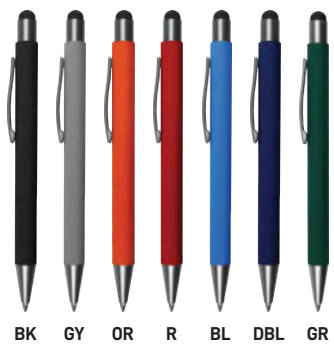

① Stylus Touch screen for mobile phones and tablets.

PN26

Metal Pen with Stylus & LED Light

Product Size : 130 x 15 mm

Pen Type : Ball point, Ink Color : Blue

Printing options : Laser Markings, UV Printing, Screen Printing

Metal Pen with Stylus & Phone Holder

Product Size : 145 x 17 mm

Pen Type : Ball point, Ink Color : Blue

Printing options : Laser Markings

① Laser Engraving, finishing has a Shiny silver effect.

① Laser Engraving, finishing matches the colour of your stylus rubber tip.

① Laser Engraving, finishing matches the colour of your stylus rubber tip.

PN42
Rubberized Metal Pen with Stylus
 Product Size : 140 x 12 mm
 Pen Type : Ball point, Ink Color : Blue
Printing options :
 Laser Markings (Shiny Silver)

PN43
Rubberized Metal Pen with Stylus
 Product Size : 140 x 12 mm
 Pen Type : Ball point, Ink Color : Blue
Printing options :
 Laser Markings

PN44
White Metal Pen with Stylus
 Product Size : 140 x 12 mm
 Pen Type : Ball point, Ink Color : Blue
Printing options :
 Laser Markings, UV Printing