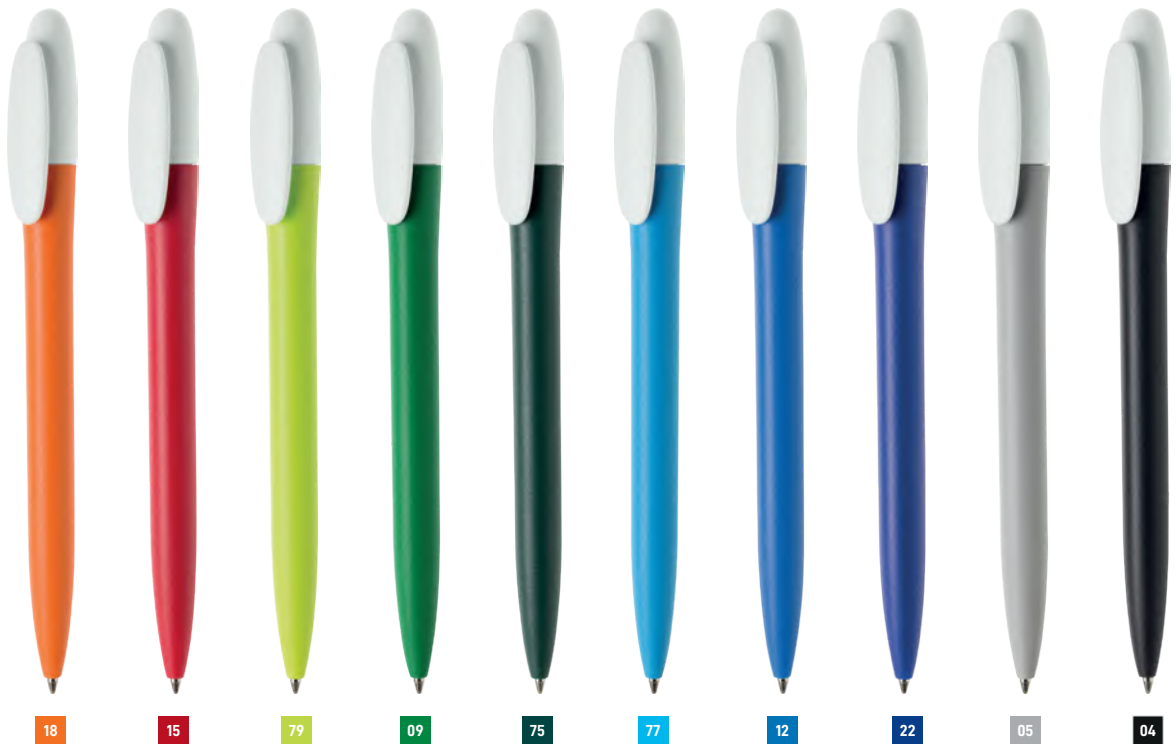

18

15

79

09

75

77

12

22

05

04