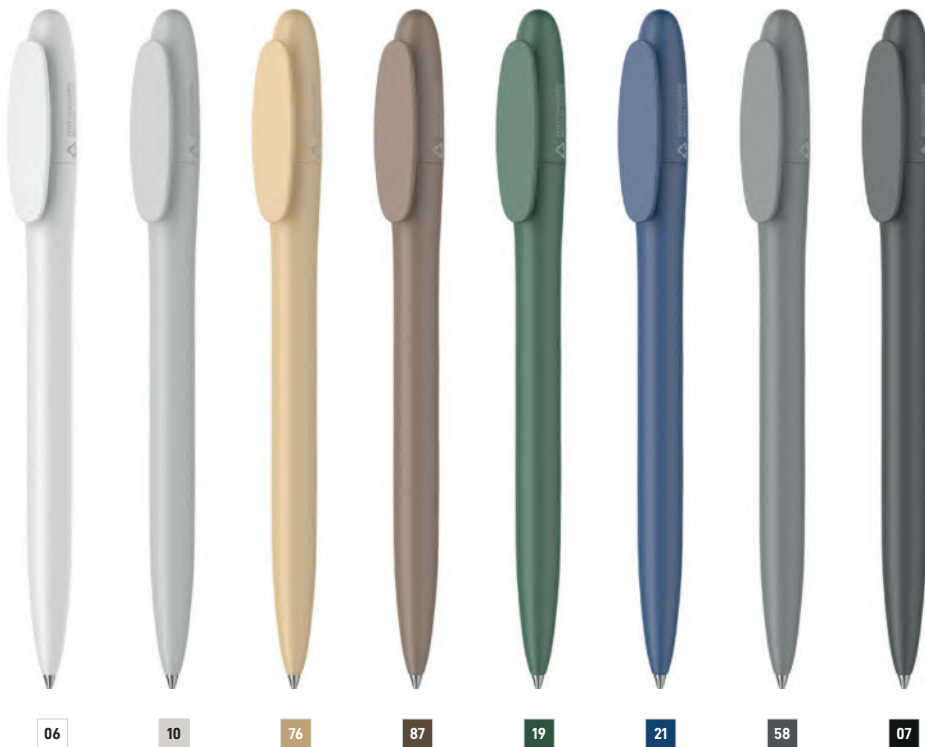

MAX-B500-MATT-RE Maxema Flow Pure - Recycled

Twist-action, Made of non-toxic, highly resistant ABS plastic
Recycled plastic matte textured barrel, Jumbo refill, Blue Ink
Printing options : UV Printing, Screen Printing

Responsible consumption:
more quality, less quantity.

POST-CONSUMER
RECYCLED PLASTIC