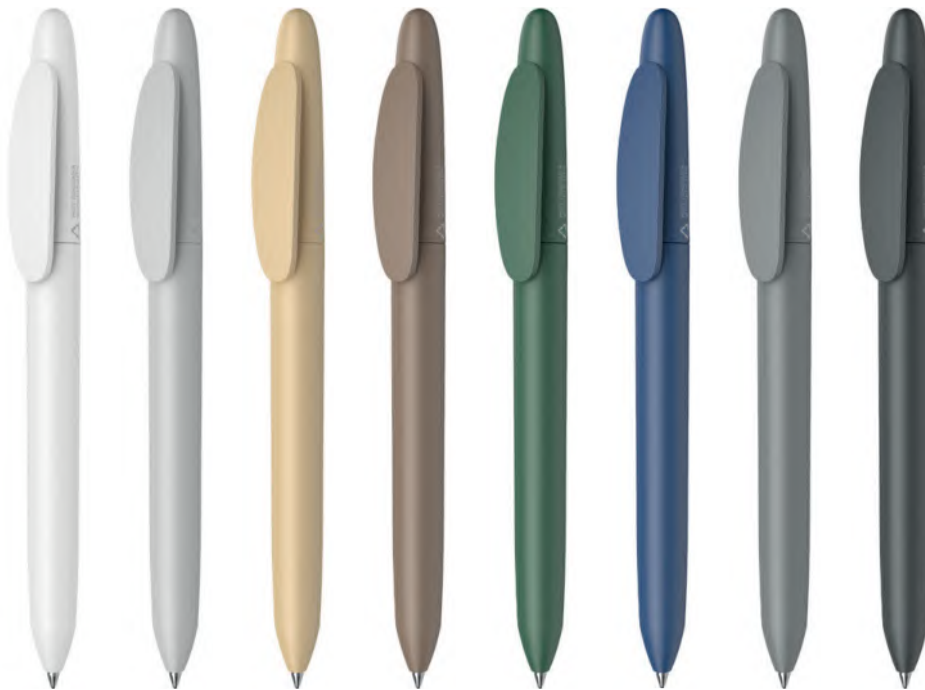

MAX-IC8-MATT-RE

Maxema Icon Pure - Recycled

Twist-action, Made of non-toxic, highly resistant ABS plastic
Recycled plastic matte textured barrel, Jumbo refill, Blue Ink

Printing options : UV Printing, Screen Printing

POST-CONSUMER
RECYCLED PLASTIC