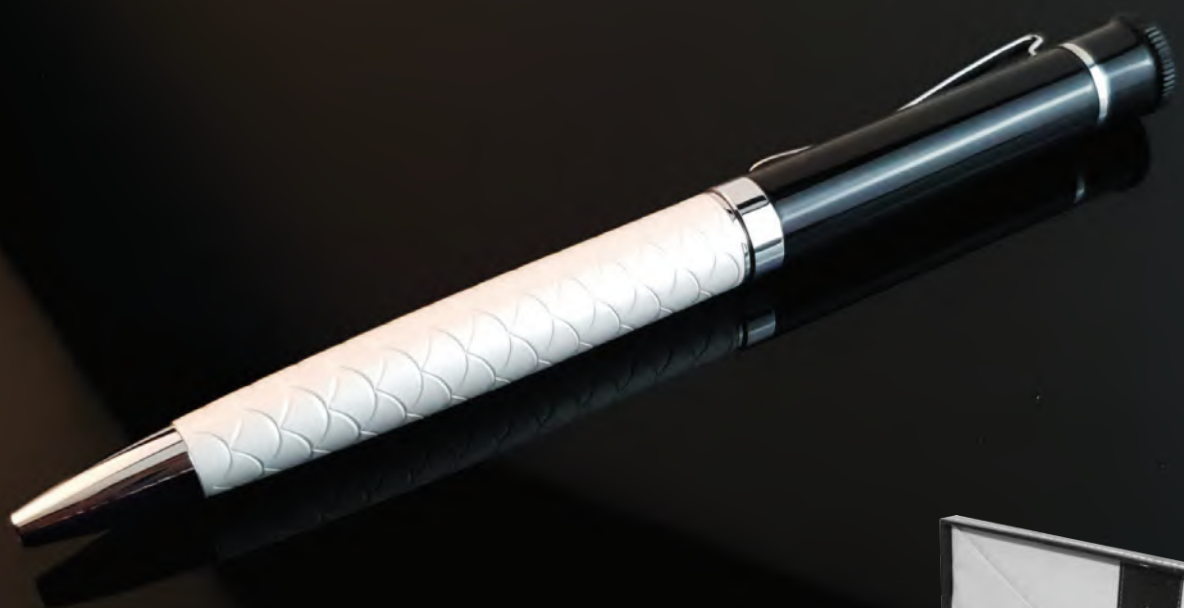

PN07
Arowana Raphael Exclusive Pen
Scale Design Grip, Glossy Black Barrel with Chrome Clip & Tip
Style Ball Pen - Ink Color : Black
Printing options : Laser Markings, Screen Printing

 *Raphael*

PN15-R

Blossom Raphael Exclusive Pen