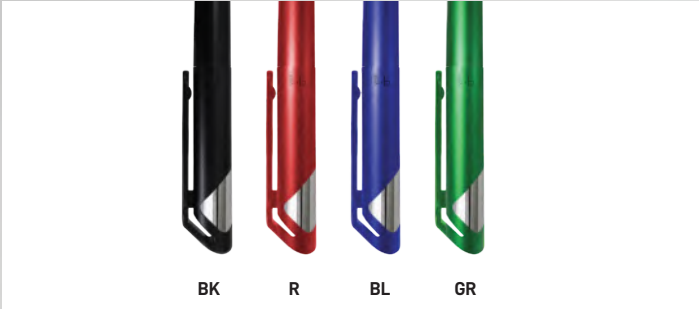

Out of all the promotional products around the world, surveys show that the most common choice is promotional printed pens.

PLASTIC PENS

065-W
Gel Ink Pen
Product Size : 147 x 12 mm
Pen Type : Gel Point, Ink Color : Black
Printing options : UV Printing, Screen Printing

GEL Ink

BK R BL GR

062

Promotional Plastic Pen

Product Size : 140 x 13 mm
 Pen Type : Ball Point, Ink Color : Blue
 Printing options : UV Printing, Screen Printing

① Colored metallic texture barrel with a chrome top clip and chrome metal tip, made from original plastic. 1200 Meters Ink - Made in Germany.