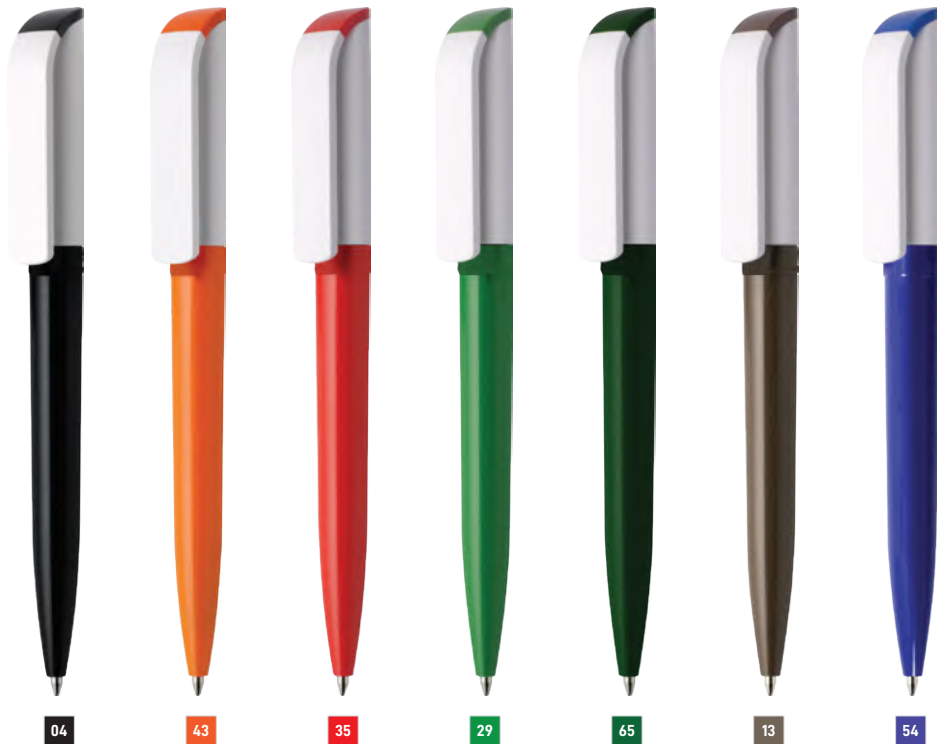

MAX-TA2-CB

Tag Green - Antibacterial

Twist-action, Made of non-toxic, highly resistant ABS plastic
Antibacterial plastic glossy barrel, X20 refill, Blue Ink

Printing options : UV Printing, Screen Printing

POST-CONSUMER
RECYCLED PLASTIC