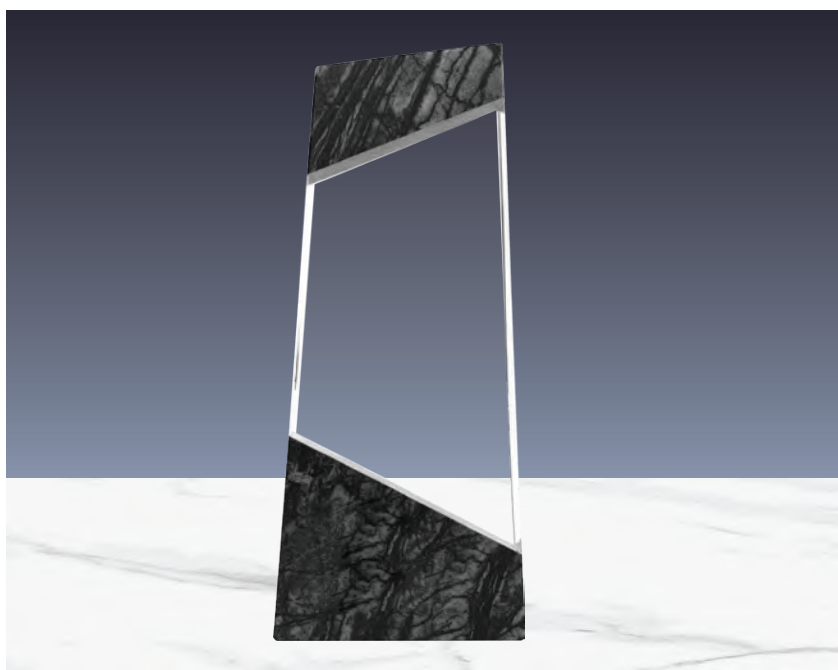

CR-51

Crystal & Marble Award

Size : 8.4 (l) x 24 (h) x 2.5 (w) cm.
Branding lower part & inside the crystal.
Presented on a Luxury Wooden Box.

Printing option : Laser Engraving, Screen Printing