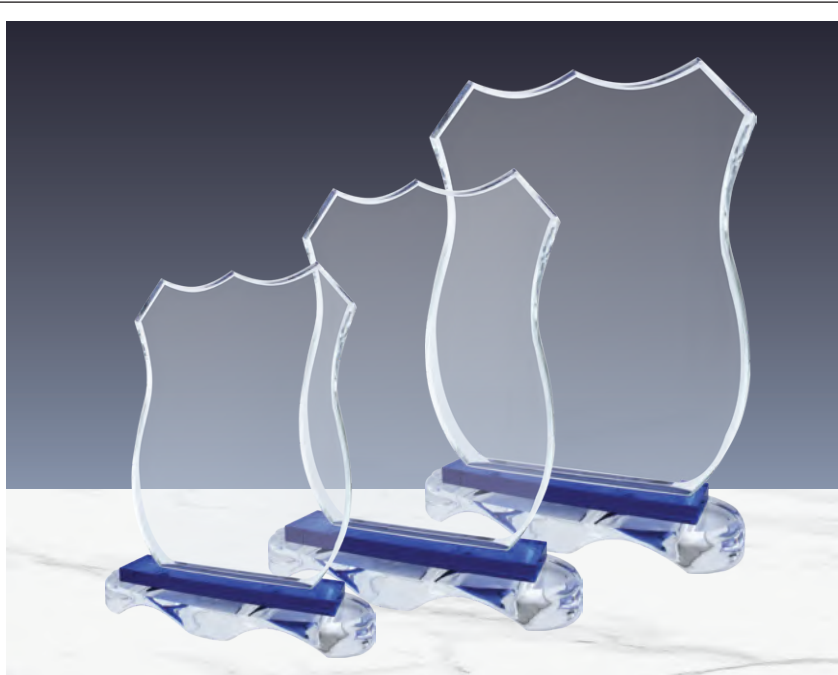

CR-07
Round Crystal Award
(L) Product Size : 18 x 20 cm
(M) Product Size : 15 x 17 cm
(S) Product Size : 10 x 12 cm
Cardboard Packing box included.
Printing options : Sandblasting, Laser Engraving