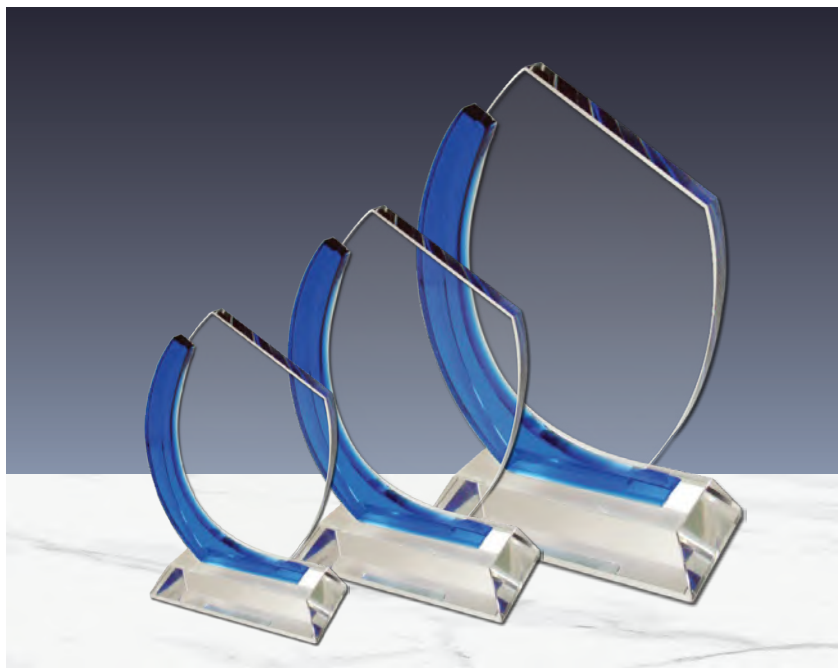

CR-13

Crystal Star Awards

Size : 27 cm(h) 8 x 8 cm (base).

Branding on a metal plate

Printing options : Sublimation (alu sheet)

CR-15
Crystal Award with Blue Design on the Side
 (L) Product Size : 21 x 35 cm
 (M) Product Size : 18 x 28 cm
 (S) Product Size : 15 x 26 cm
 Wooden Packing box included.
Printing options : Sandblasting, Laser Engraving