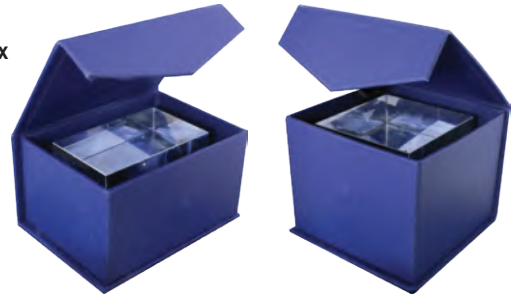

Promote your Corporate Logo, Message or Events.

Packing Box for the Crystals

LASER ENGRAVING SERVICE

Innovatively combining the world's most advanced high-resolution 2D / 3D laser engraving technology with exceptional artistry.