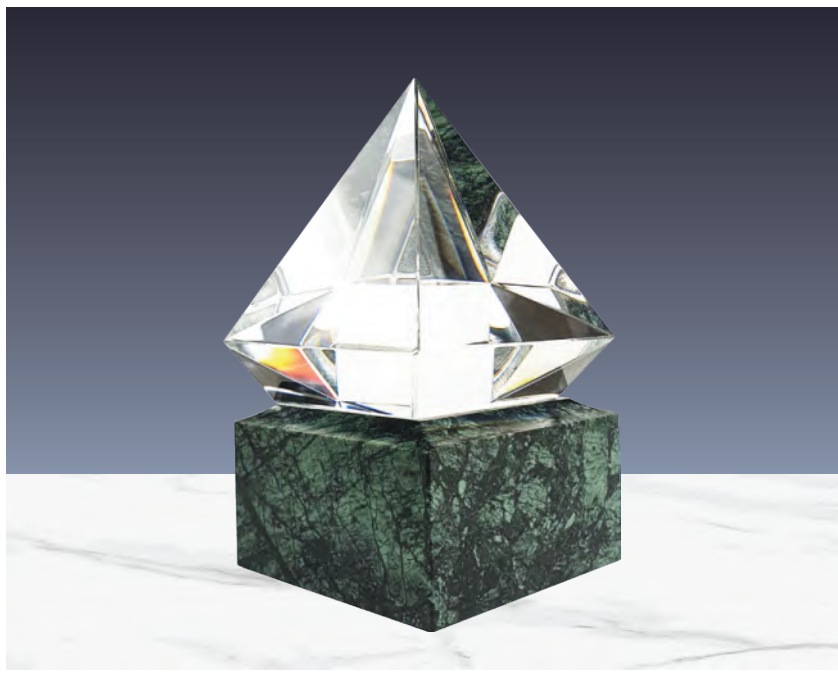

CR-50

Crystal & Marble Award

Size : 8 (l) x 14.5 (h) cm,
Branding lower part & inside the crystal.
Presented on a Luxury Wooden Box.

**Printing option : Laser Engraving,
Sublimation Printing (alu sheet)**

CR-51

Crystal & Marble Award

Size : 8.4 (l) x 24 (h) x 2.5 (w) cm.
Branding lower part & inside the crystal.
Presented on a Luxury Wooden Box.

Printing option : Laser Engraving, Screen Printing

CR-52

Crystal & Marble Award

Size : 9.3 (l) x 22 (h) x 2.3 (w) cm.
Branding lower part & inside the crystal.
Presented on a Luxury Wooden Box.

Printing option : Laser Engraving, Screen Printing